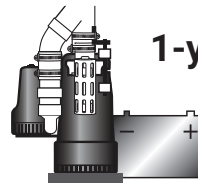

Warranty

1-year replacement warranty

Purchase with a Basement Watchdog pump and receive an extra year warranty on the pump.

Basement Watchdog Sump Pump Run Times

Battery Model	BWD12-120C	BWSP and CITS-50	BWE and CITE-33
BW-27AGM	40 Hours*	48 Hours*	80 Hours*
BW-27AGM x 2	80 Hours*	96 Hours*	Not Recommended